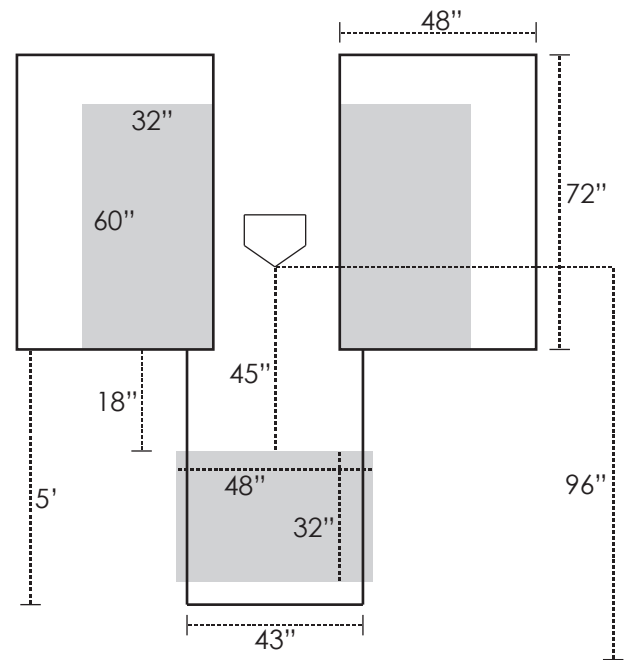

Professional, College, High School Baseball Home Plate Area Layouts

Grey indicates high-stress areas.